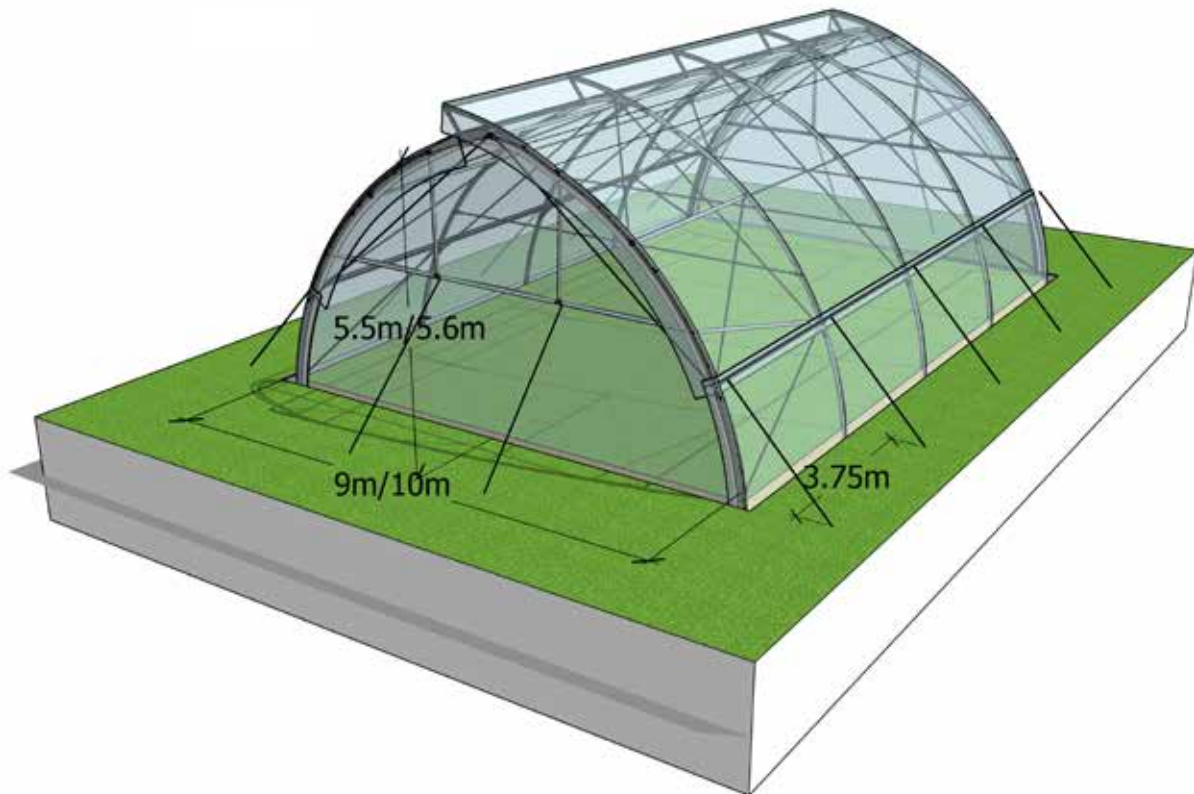

STK TROPICAL FIXED VENT

Based on SOLARIG® technology

We Cover
Your Growth

PIC Plast's Fixed Vent greenhouse kit.
 Modular sturdy greenhouse kit ideal for growing varieties of vegetables, fruits, and flowers
 Top quality galvanized steel structure.
 Super strong SOLARIG® woven HDPE covers
 Insect netted sides and fronts.

**Technical Specification:****9m Width****10m Width**

	135 m ² Model	270 m ² Model	150 m ² Model	300 m ² Model
Length*	15.00 m	30.00 m	15.00 m	30.00 m
Height	5.50 m		5.60 m	
Side net height	2.00 m		2.00 m	
Side net	25 mesh / 50 mesh / hail nets are available		25 mesh / 50 mesh / hail nets are available	
Fixed roof opening	25 mesh / 50 mesh / hail nets are available		25 mesh / 50 mesh / hail nets are available	
Front & Back	25 mesh / 50 mesh / hail nets are available		25 mesh / 50 mesh / hail nets are available	
Front Metal Door (FMD)	0.9 mW x 2 mH; , Hinged single door		0.9 mW x 2 mH; , Hinged, single door	
Trellis load	15 Kg / m ²			
Quantity per 20'/40' container	21 / 49	11 / 20	20 / 48	10 / 20

* Additional lengths are available in 3.75 m intervals (e.g. 18.75 m, 22.50 m etc.)