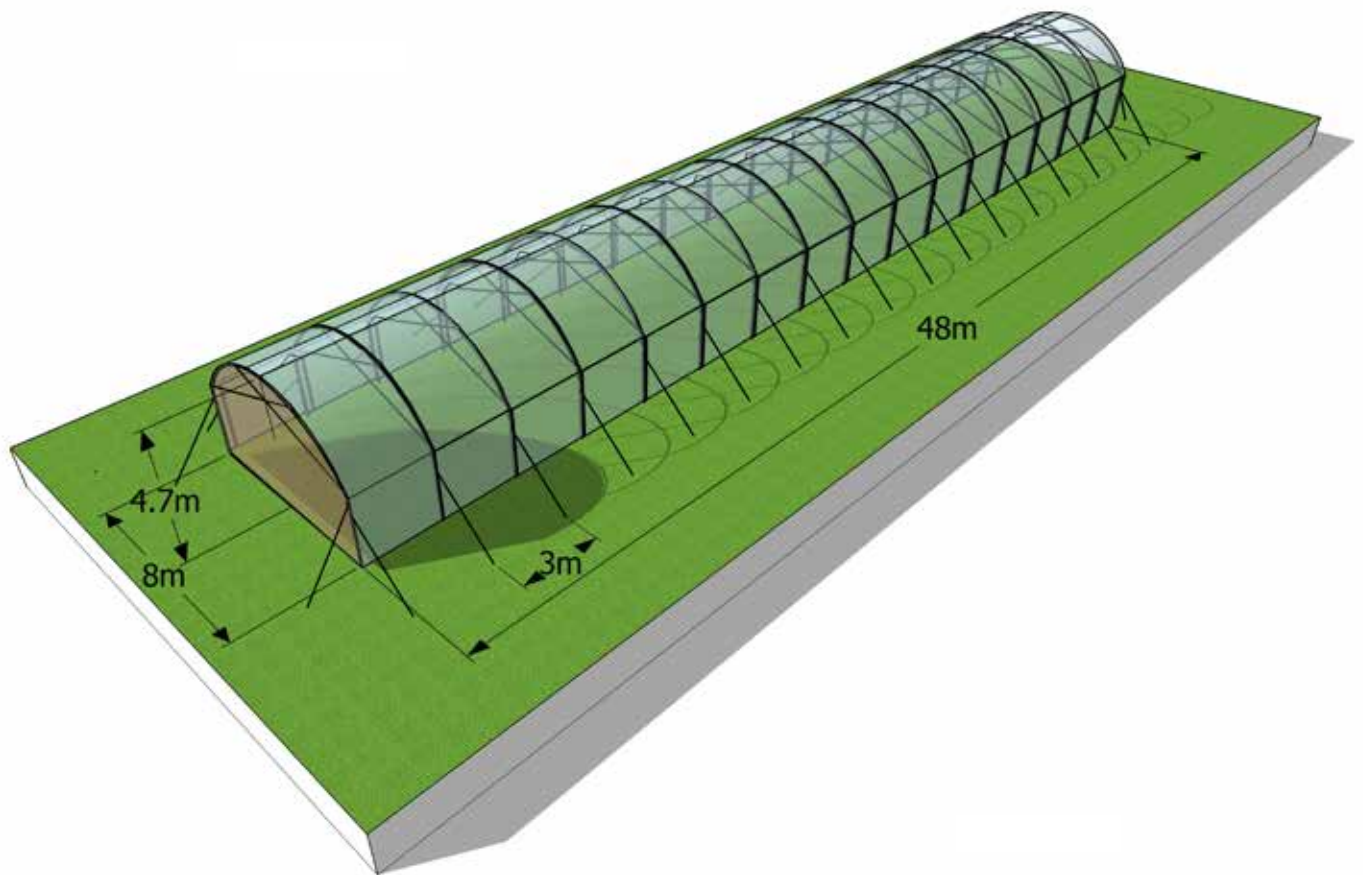

SINGLE TUNNEL KIT

The ultimate small scale farmer's greenhouse
Based on SOLARIG® technology

We Cover
Your Growth

- Modular greenhouse kit ideal for growing varieties of vegetables, fruits, and flowers
- Complete SOLARIG® covering for providing maximum protection of the tunnel interior
- Top quality galvanized steel structure.
- Super strong SOLARIG® woven HDPE covers
- Fully enclosed anti-insect nets.

Technical Specifications (384m² Model)

Width	8.00m
Length	48.00m
Height	4.70m
Side net height	1.80m

Wind resistance	80km/h
Roof opening	1.00 m
Trellis load	15 Kg/m ²
Quantity per 40' container	23

* Different lengths are available, for example: 18m, 21m, 24m

Available Options:

- FMD – Front metal door replaces the standard velcro entrance.
- DOUBLE DOOR – Includes a corridor for better insect protection.
- WINTER COVER SET – SOLARIG® covers for cold temperatures.
- VSC – Ventilated side roll-up curtain.
- VRR – Ventilated roof roll-up curtain.
- PSS – Plant supporting system (trellis) for 15kg/m² load.