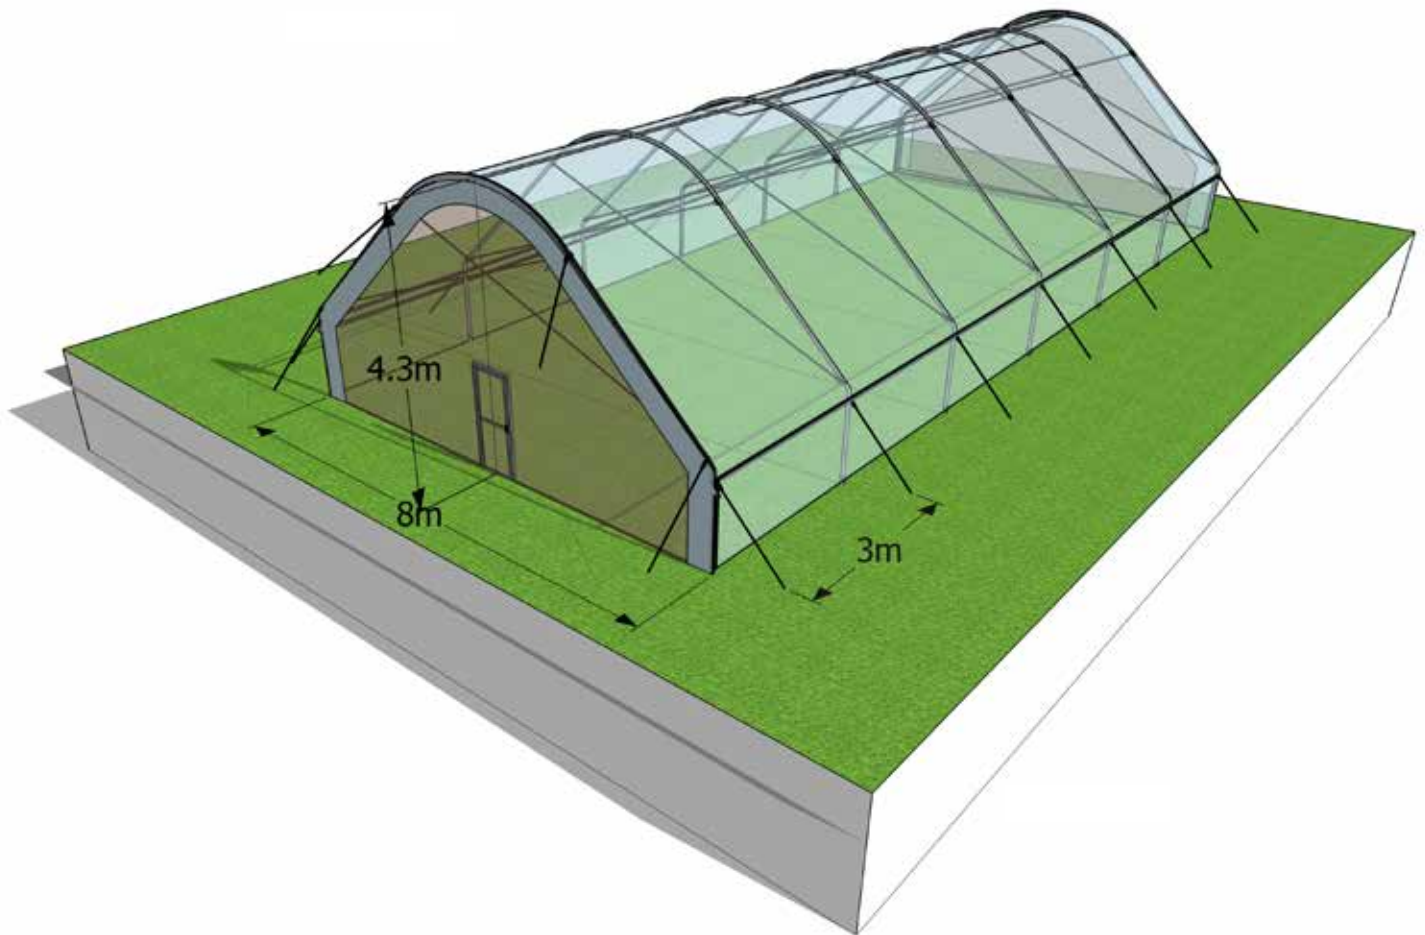

## STK PIONEER

The ultimate small scale farmer's greenhouse  
Based on SOLARIG® technology

We Cover  
Your Growth

- Modular greenhouse kit ideal for growing varieties of vegetables, fruits, and flowers
- Complete SOLARIG® covering for providing maximum protection of the tunnel interior
- Top quality galvanized steel structure.
- Super strong SOLARIG® woven HDPE covers
- Fully enclosed anti-insect nets.

### Technical Specifications (120m<sup>2</sup> Model)

Width	8.00m
Length	15.00m
Height	4.30m
Side net height	1.40m

Wind resistance	80 km/h
Weight	345 kg
Volume	1m <sup>3</sup>
Quantity per 20'/40'	23/60

\* Different lengths are available, for example: 18m, 21m, 24m

VRR – Ventilated roof roll-up curtain.

PSS – Plant supporting system (trellis) for 15kg/m<sup>2</sup> load.