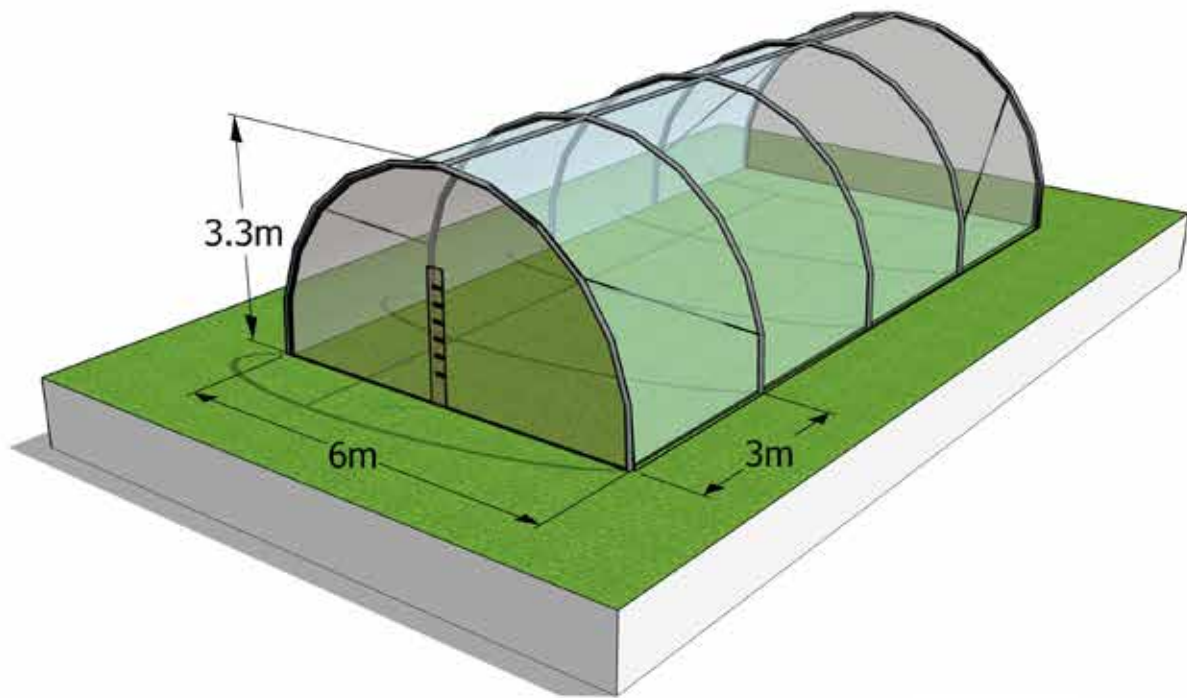

STK COMPACT

Small scale farmer's greenhouse
Based on SOLARIG® technology

We Cover
Your Growth

- Modular greenhouse kit ideal for growing varieties of vegetables, fruits, and flowers
- Complete SOLARIG® covering for providing maximum protection of the tunnel interior
- Top quality galvanized steel structure
- Super strong SOLARIG® woven HDPE covers
- Fully enclosed anti-insect nets.
- Open/close roof ventilation system to control heat and humidity

Technical Specifications (72m² Model)

Width	6.00m
Length	12.00m
Height	3.30m
Side net height	1.20m

Wind resistance	80km/h
Weight	345 kg
Volume	1m ³
Quantity per 20'/40'	23/60

* Different lengths are available, for example: 15m, 18m, 21m

Available Options:

- FMD – Front Metal Door or Standard Velcro entrance
- DOUBLE DOOR – Corridor space for superior insect protection
- WINTER COVER SET – SOLARIG® covers for cold temperatures.
- VSC – Ventilated side roll-up curtain.
- VRR – Ventilated roof roll-up curtain.