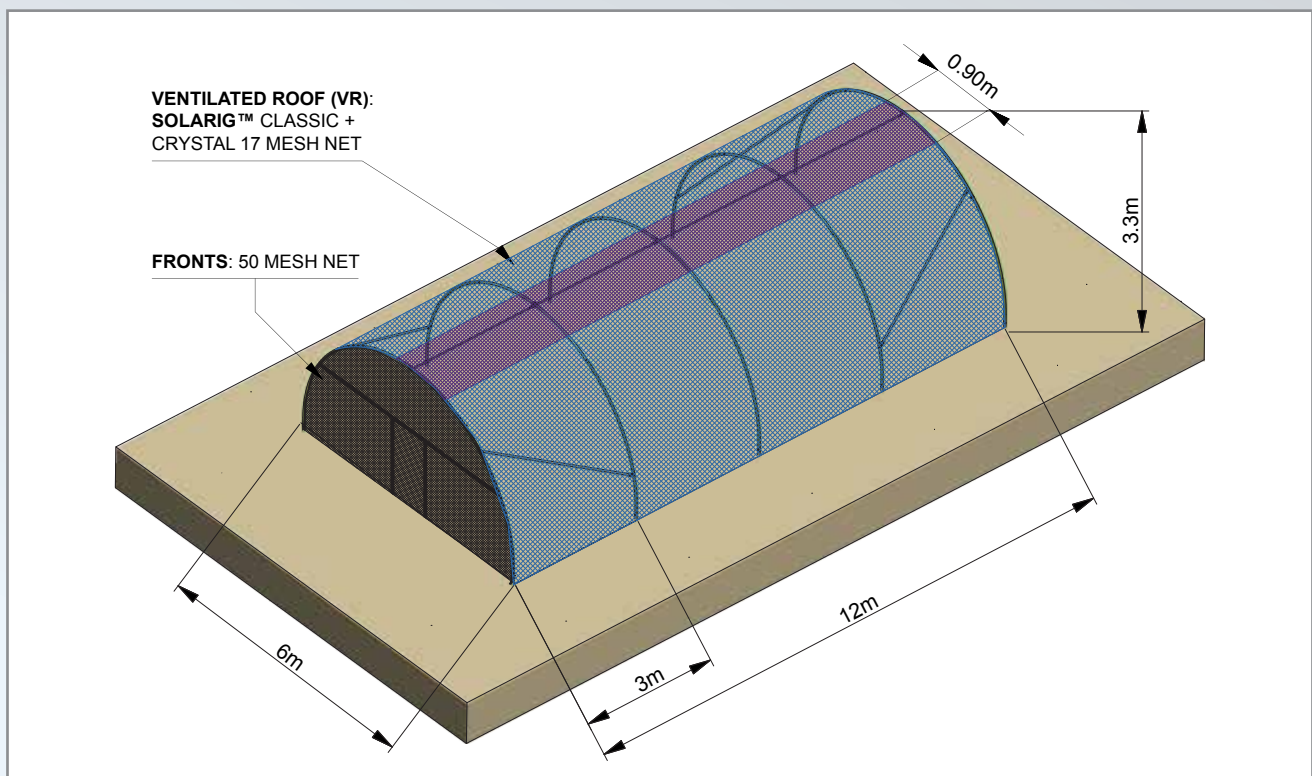

SOLARIG™ TUNNEL KIT

The ultimate small scale farmer's greenhouse

MODEL: STK COMPACT

All rights reserved. Images for illustrative purposes only.

- Modular greenhouse for growing vegetables.
- Fully covered and protected area.
- Top quality galvanized steel structure.
- Super strong, woven covers from SOLARIG™.
- Open/close roof vent to release heat and humidity.
- Fully enclosed anti-insect nets.

pic
PLAST

SOLARIG™ And you're covered!

www.pic-plast.com

SOLARIG™ TUNNEL KIT

The ultimate small scale farmer's greenhouse

MODEL: STK COMPACT

Technical Specifications (72m² Model)

Width	6.00m
Length*	12.00m
Height	3.30m
Roof vent opening	0.90m

Weight	180 Kg
Volume	0.6 m ³
Quantity per 20'/40'	50 / 135

* Different lengths are available, for example: 15m, 18m, 21m

Available options:

FMD – Front metal door replaces the standard velcro entrance.

DOUBLE DOOR – Includes a corridor for better insect protection.